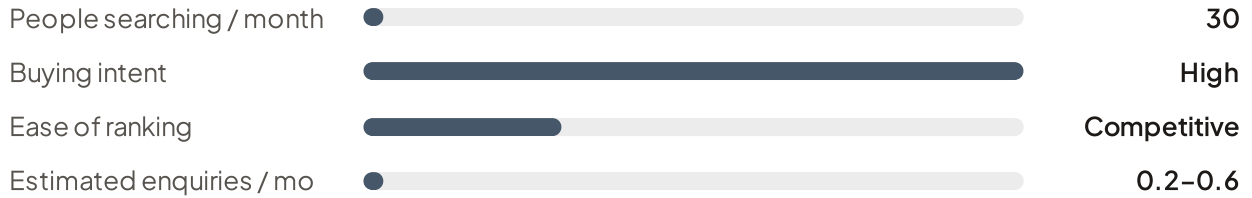

WHEN SOMEONE GOOGLES...

Add this page — £49

Q rubbish removal sussex

Usually live in 9-12 months once published

Call estimates are based on typical click-through and enquiry rates for a top-ranking local page — a guide to the opportunity, not a guarantee.

Make your followers count

You've already built an audience — **585** on Facebook. Right now a post mostly just sends them to your profile. The service pages above give them somewhere to actually book: link a post straight to the right page and every bit of social activity becomes a path to an enquiry, not just a like.